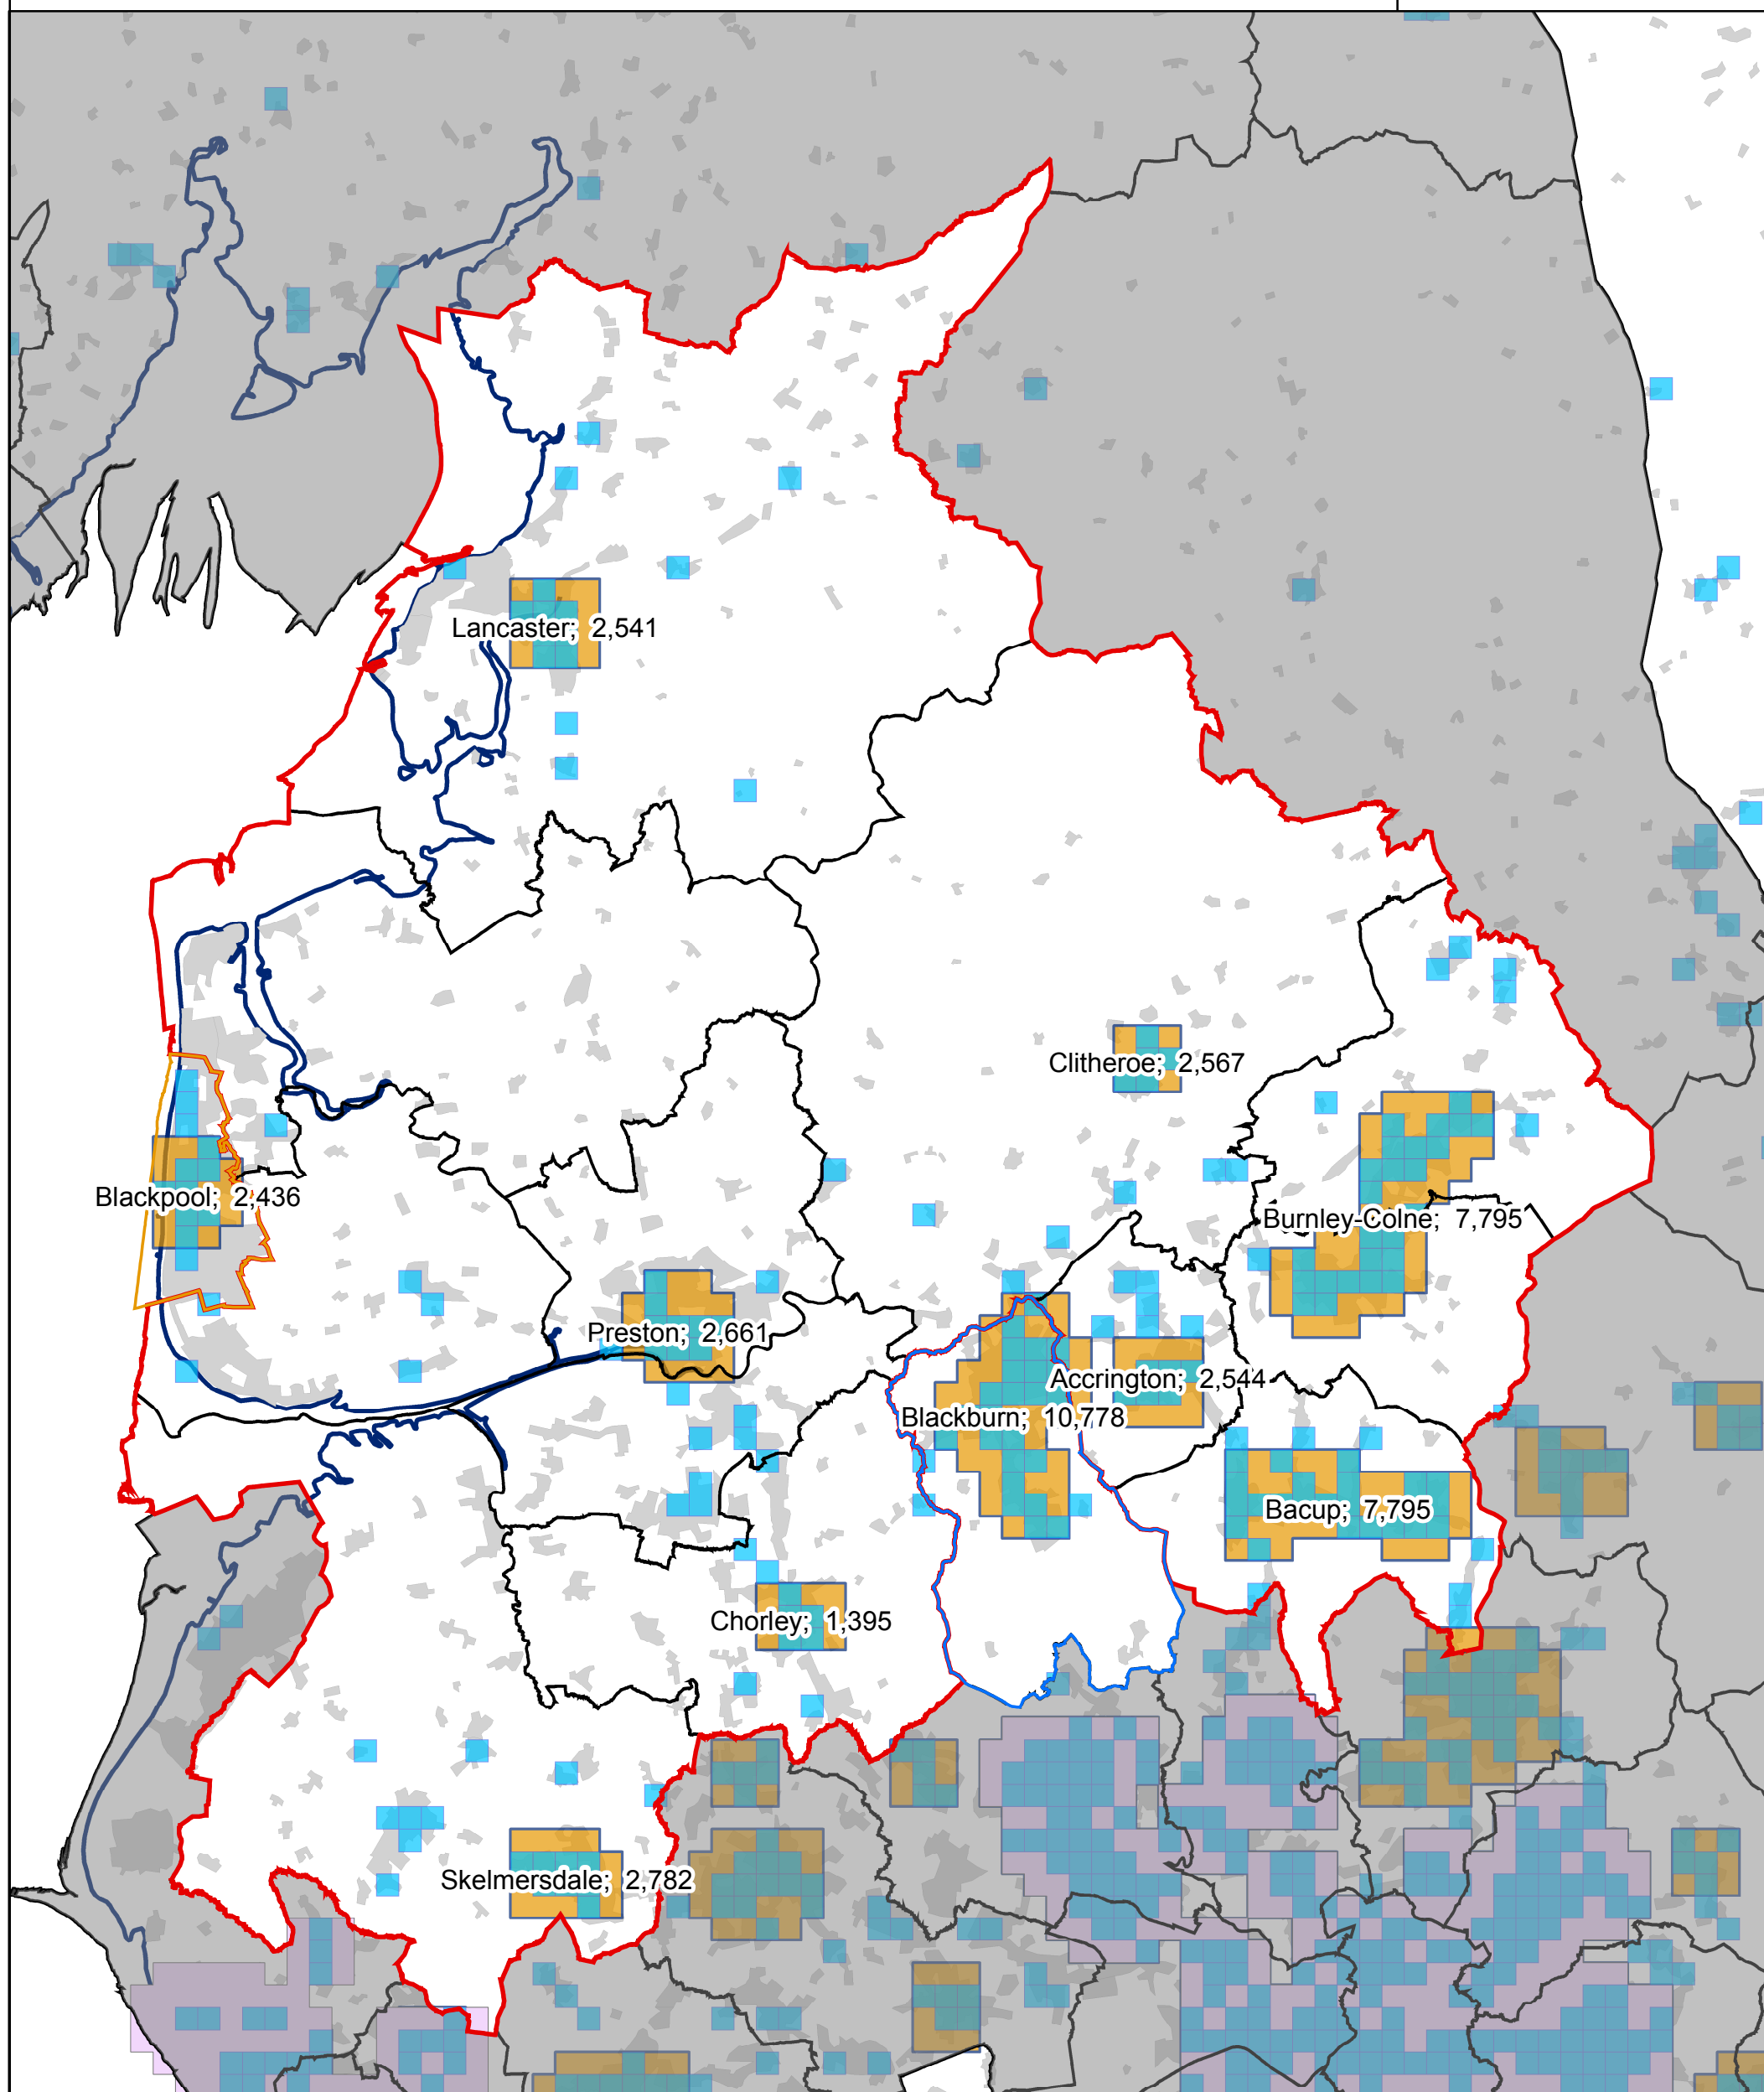

Lancashire PFRA Indicative Flood Risk Areas

Appendix A

Legend

- Blackburn with Darwen
- Blackpool
- Lancashire County Council
- Districts
- Urban Areas
- Flood Risk Above Threshold
- Flood Risk Clusters
- Indicative Flood Risk Areas

Reproduced by permission of Ordnance Survey on behalf of HMSO.
© Crown Copyright and database right 2010. All rights reserved.
Ordnance Survey licence number 100026380.